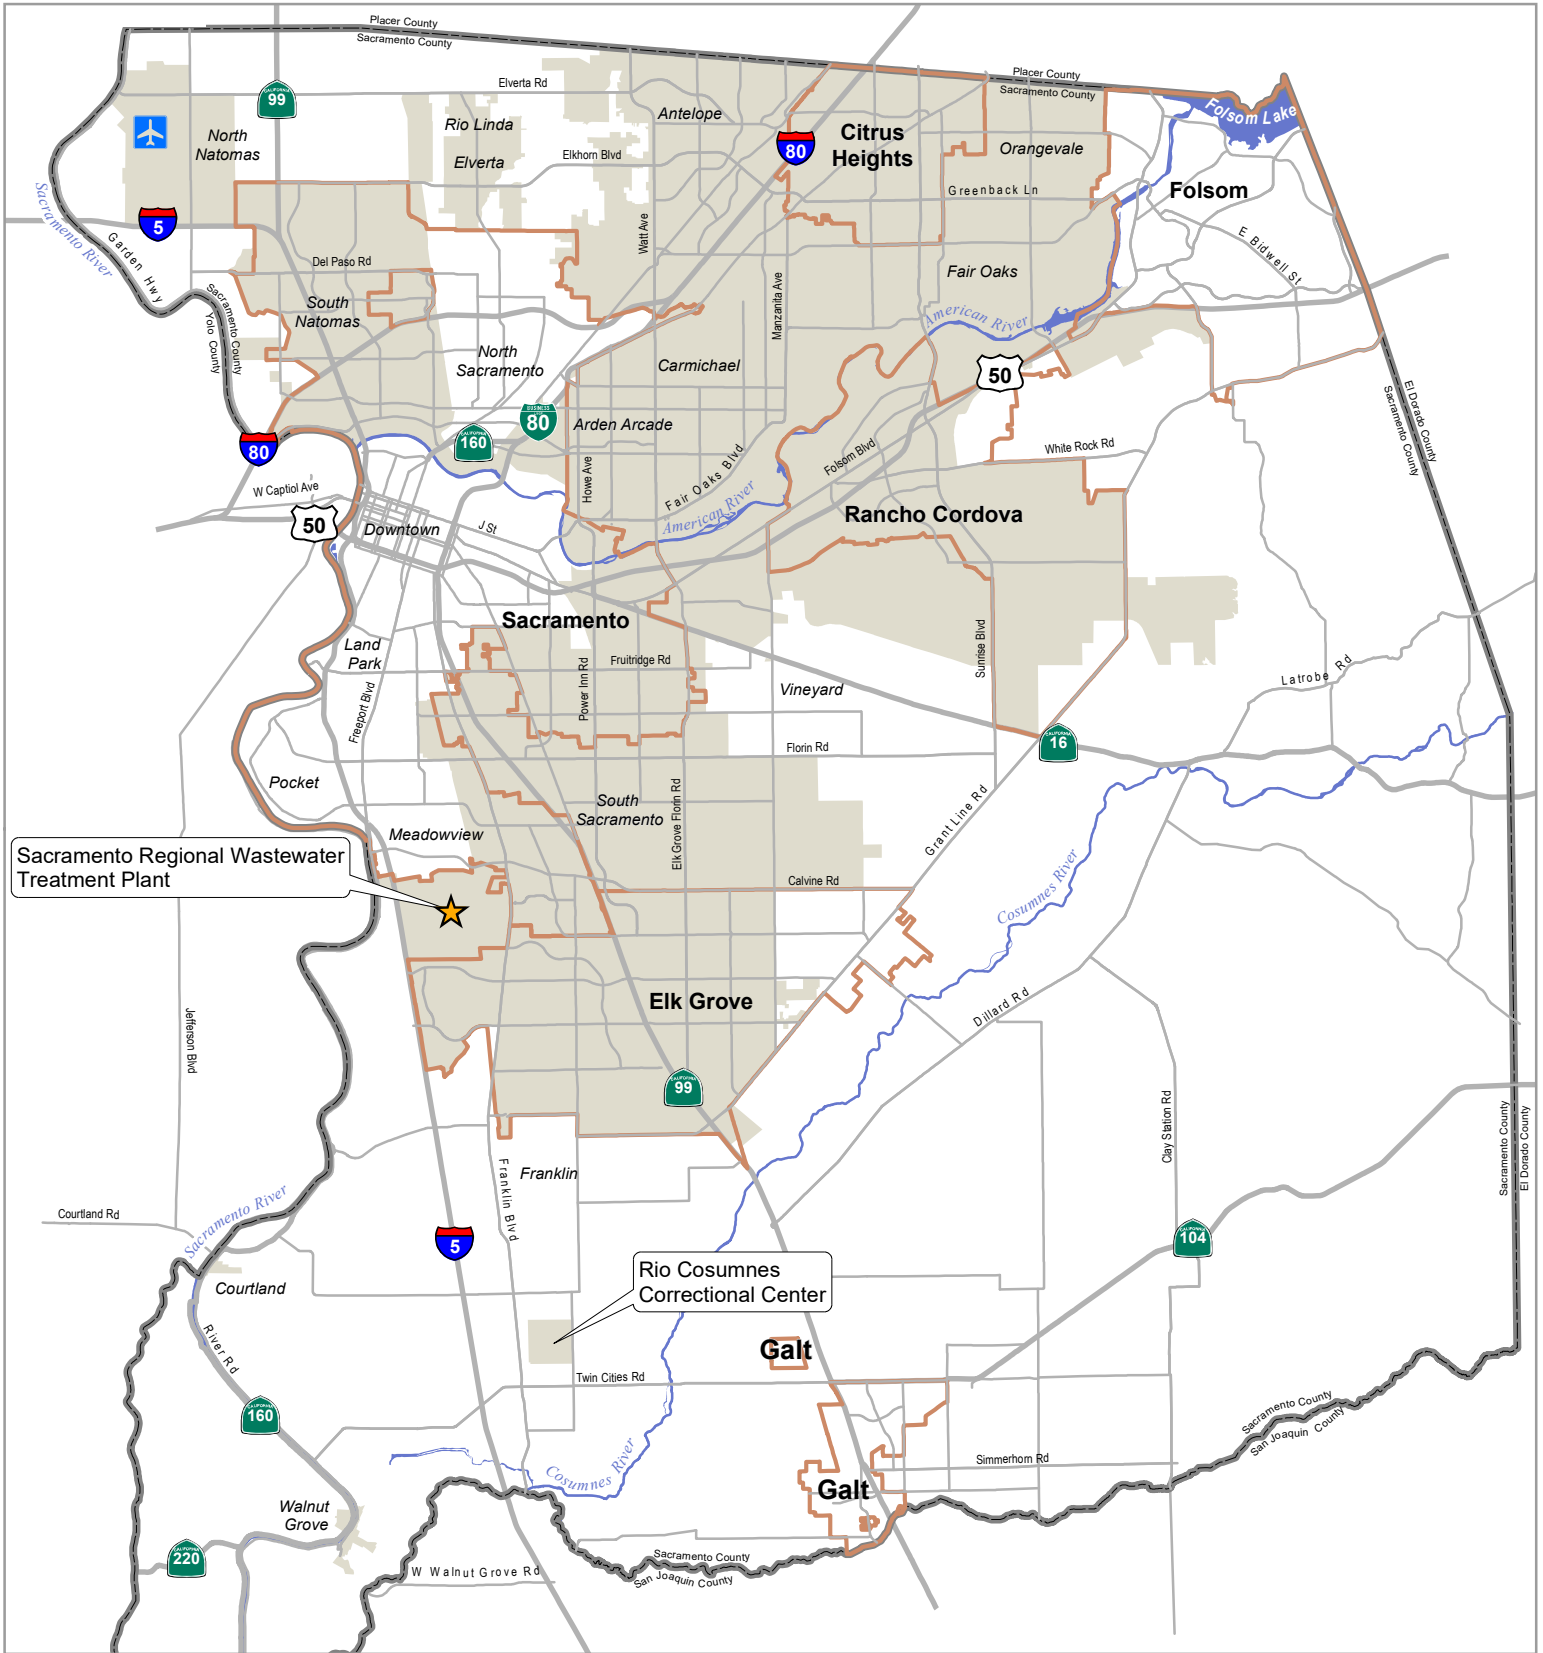

Sacramento Area Sewer District Service Area

Sacramento Regional Wastewater Treatment Plant

Rio Cosumnes Correctional Center

LEGEND

- Main Road
- Highway
- River
- SASD Service Area
- City Boundary

This map is for informational purposes, and may not have been prepared for, or be suitable for legal, engineering, or surveying purposes. Review or consult the primary data and information sources for usability.